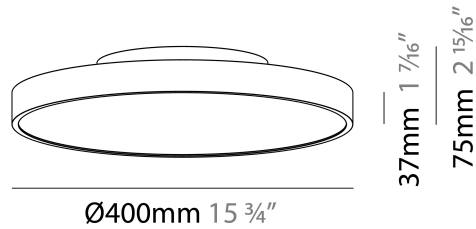

GENERAL

Series: Sign Diva
Subseries: Sign Diva
Partner: Prolicht
Division: Architectural
Installation: Surface
Product Type: Ceiling Surface
Mounting Location: Ceiling
Light Distribution: Direct / Indirect

PHYSICAL

Shape: Round
Diameter (mm): 400
Diameter (in): 15 3/4
Height (mm): 75
Height (in): 2 15/16
Weight (kg): 2.302
Weight (lbs): 5.075

Diffuser: Direct - PMMA - Opal/Micro-Prism/Sparkling Secret/Vintage Industrial with Shine Ring / Indirect - White/Yellow/Orange/Red/Blue/Green

Fixture Finish: SSR / BKV / CWI / CRY / HAB / UFT / ITA / RUA / FTG / MYG / LOD / PUS / FRO / FUP / KIA / POP / BLS / SPG / MEY / GOH / CHC / COM / ABZ / JAG / OBR / MOS / ROR

Fixture Material: PMMA / Extruded Aluminum / Steel

ELECTRICAL

Lamp Type: LED (Zhaga Standard)
Input Wattage (W): 19.8
Total Output Wattage (W): 16
Dimming: Tri-Mode (Non-Dimming and Phase Dimming (120Vac only) and 0-10V Dimming)
Driver Included: Yes
Driver Location: Integrated
Driver Type: Constant Current - Universal
Driver Class: Class 2
Input Voltage (V): 120 - 277
Constant Current (MA): 500

LED

Color Temperature (°K): 3000 / 3500 / 4000
Max. Delivered Lumen (lm): 2280 / 2313 / 2360
CRI: >90 CRI
Lamp Life (hrs): 50000

OPTICAL

RATINGS AND CERTIFICATIONS

Certified By: Certified for North American Standards
IP rating: IP20