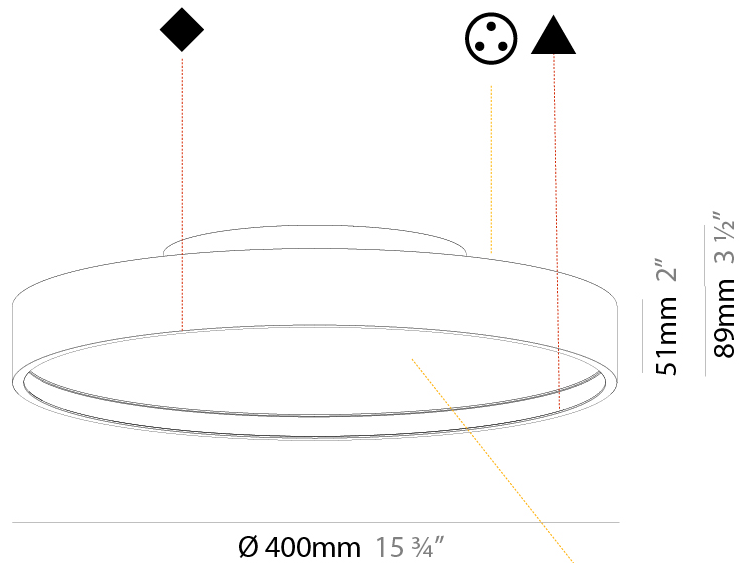

GENERAL

Series: Sign Diva
Subseries: Sign Diva Korona
Partner: Prolicht
Division: Architectural
Installation: Surface
Product Type: Ceiling Surface
Mounting Location: Ceiling
Light Distribution: Direct / Indirect

PHYSICAL

Shape: Round
Diameter (mm): 400
Diameter (in): 15 3/4
Height (mm): 89
Height (in): 3 1/2
Weight (kg): 3.113
Weight (lbs): 6.863
Diffuser: Direct - PMMA - Opal/Micro-Prism/Sparkling Secret/Vintage Industrial / Indirect - White/Yellow/Orange/Red/Blue/Green
Fixture Finish: SSR / BKV / CWI / CRY / HAB / UFT / ITA / RUA / FTG / MYG / LOD / PUS / FRO / FUP / KIA / POP / BLS / SPG / MEY / GOH / CHC / COM / ABZ / JAG / OBR / MOS / ROR
Fixture Material: PMMA / Extruded Aluminum / Steel

ELECTRICAL

Lamp Type: LED (Zhaga Standard)
Input Wattage (W): 19.8
Total Output Wattage (W): 16
Dimming: Tri-Mode (Non-Dimming and Phase Dimming (120Vac only) and 0-10V Dimming)
Driver Included: Yes
Driver Location: Integrated
Driver Type: Constant Current - Universal
Driver Class: Class 2
Input Voltage (V): 120 - 277
Constant Current (MA): 500

LED

Color Temperature (°K): 3000 / 3500 / 4000
Max. Delivered Lumen (lm): 2280 / 2313 / 2360
CRI: >90 CRI
Lamp Life (hrs): 50000

OPTICAL

RATINGS AND CERTIFICATIONS

Certified By: Certified for North American Standards
IP rating: IP20